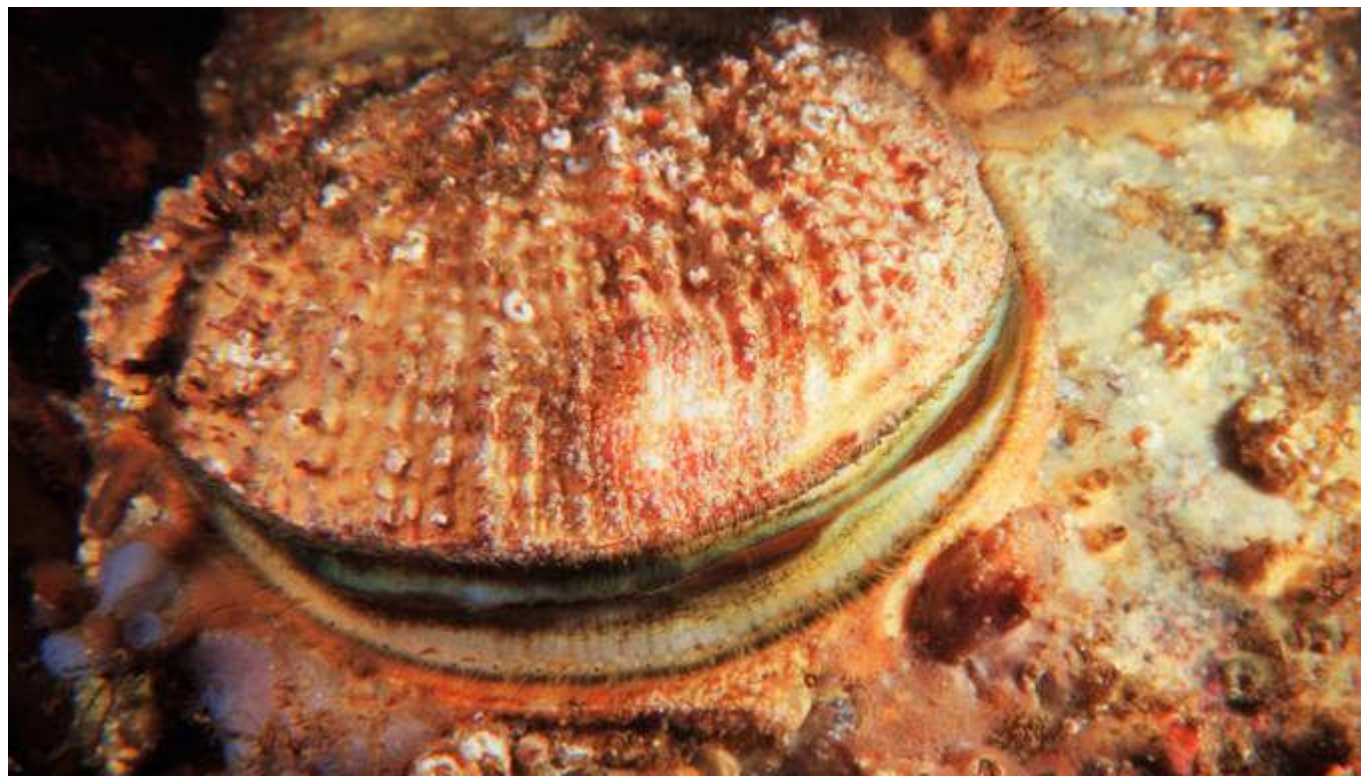

October 2013

Sunday	Monday	Tuesday	Wednesday	Thursday	Friday	Saturday
		1	2	3	4	5
6	7	8	9	10	11	12
13	14	15	16	17	18	19
20	21	22	23	24	25	26
27	28	29	30	31